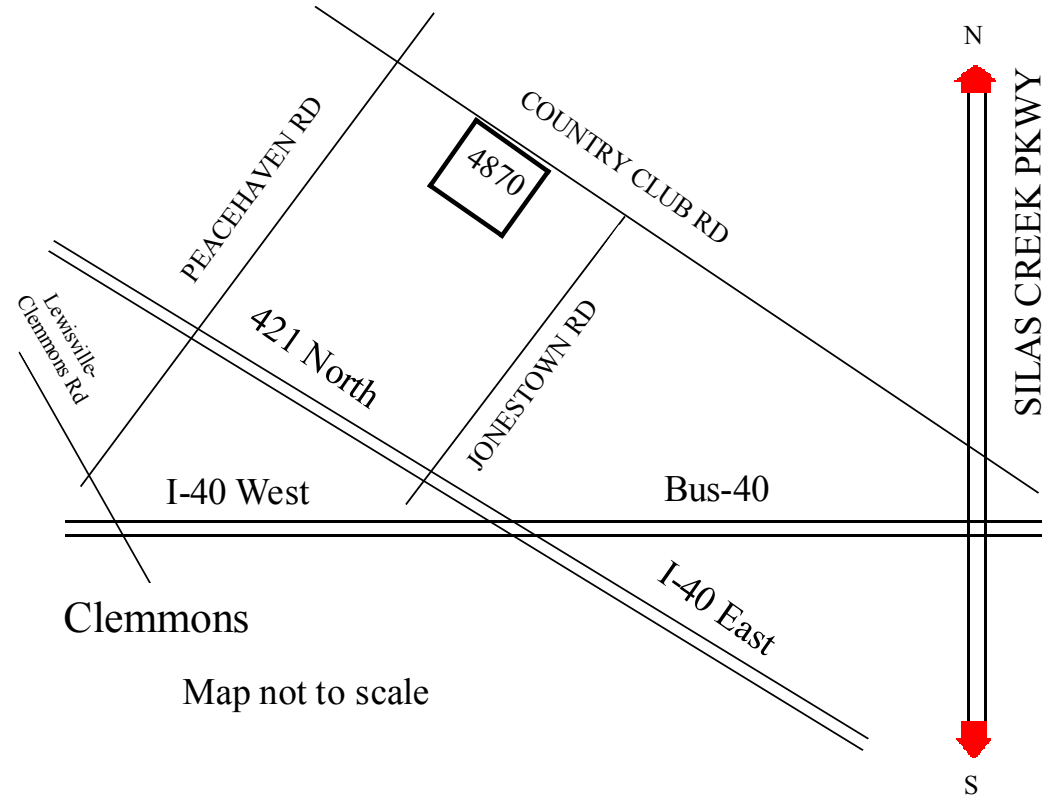

From Statesville: Take Interstate 40 East – Exit 184, Clemmons, turn Left. Turn Right at first light after intersection on Peace Haven Road. Turn Right at light on Country Club Road (approx. 4 miles). Gym is 2 blocks on the Right.

From Greensboro and US-52 South: Take Interstate 40 West (** separate directions for Business 40) – Exit 188, US 421 North. Take 2nd exit 239 Jonestown Rd., turn Right. Turn Left at 2nd light on Country Club Road. Gym is 2 blocks on Left.

From Mount Airy: Take US 52 South - exit University Pkwy South. Turn Right on Silas Creek Pkwy and follow directions.

From Silas Creek Pkwy. and points north.- From either direction on Silas Creek Pkwy. Exit Country Club Road. Turn Right. Gym is 2 miles on the Left.

From Salem Gymnastics on Margaret St. - Cross Stratford Rd on Healy Dr. to end. Turn Left on Country Club Road. Gym is 3 blocks on Left.